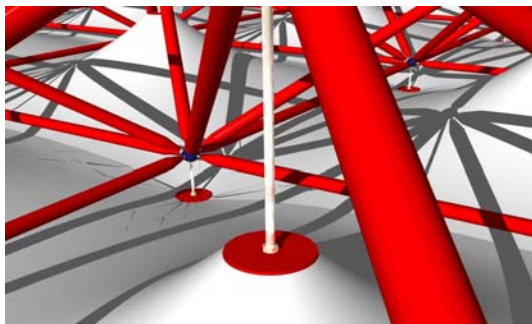

flontex 

Membrane Structures

Space – Frame + Fabric

Shade Structures

---

Water –Tight Membrane Space Frame

Soft – Light

High Quality Fabrics